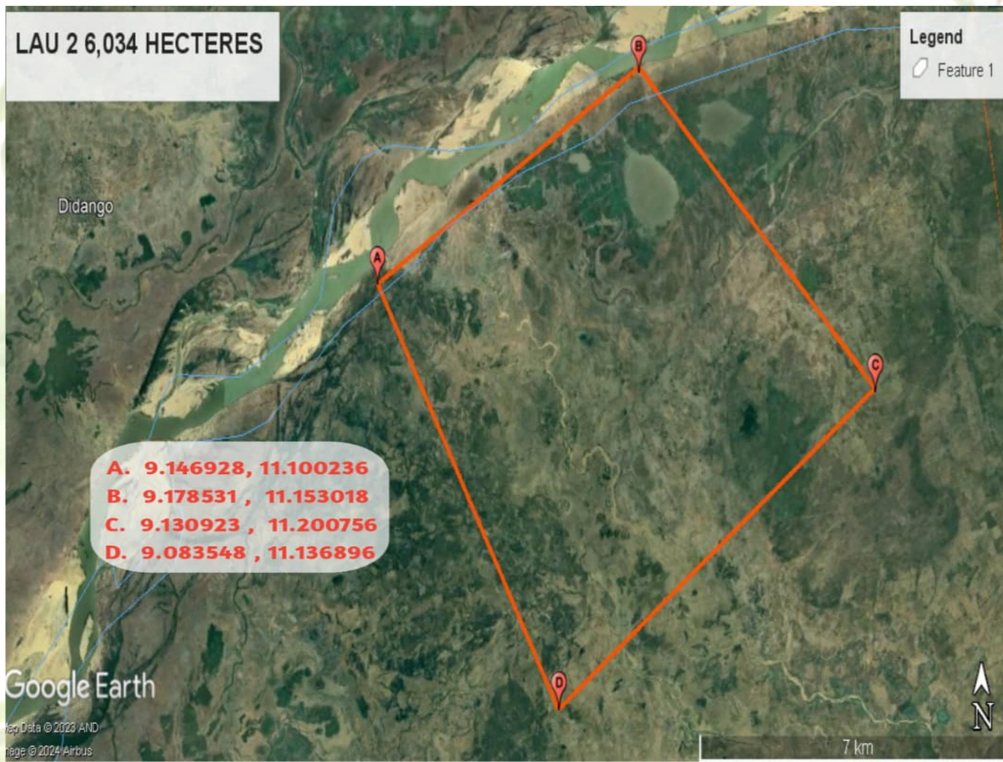

# Mbela farmers and coordinates of hectares of farmland

Head Office: No. 18, Child Avenue, Apapa G.R.A, Apapa, Lagos State  
Branch Office: No 1. Dantila, Wuro-Sembe Road, Jalingo, Taraba State.  
Tel: 08033706680, 08097771115  
Email: [info@mbelifarms.org](mailto:info@mbelifarms.org)  
Website: [www.mbelafarms.org](http://www.mbelafarms.org)

# MBELA FARMS AND COORDINATES

# MBELA HEACTERS OF LAND ON MAP