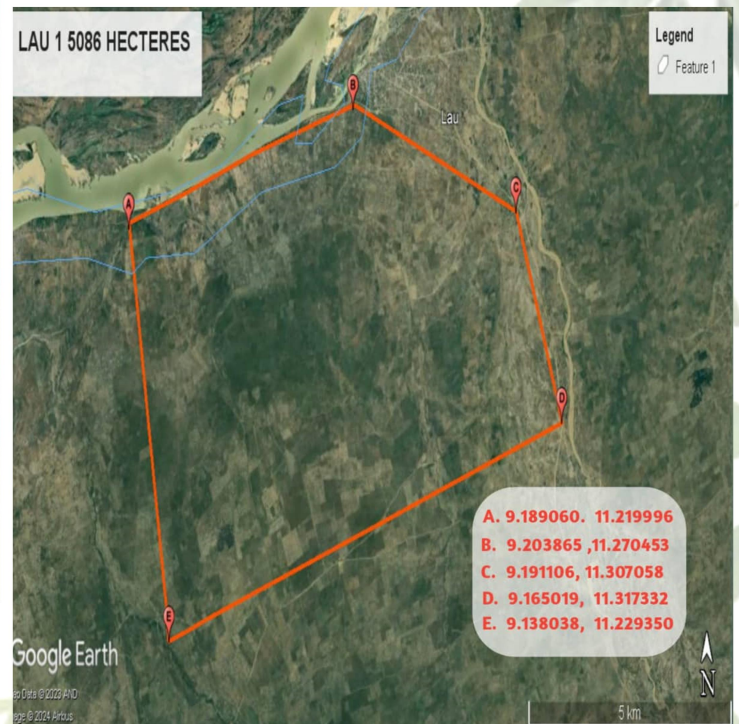

# Mbela farmers and coordinates of hectares of farmland

Head Office: No. 18, Child Avenue, Apapa G.R.A, Apapa, Lagos State  
Branch Office: No 1. Dantila, Wuro-Sembe Road, Jalingo, Taraba State.  
Tel: 08033706680, 08097771115  
Email: [info@mbelifarms.org](mailto:info@mbelifarms.org)  
Website: [www.mbelafarms.org](http://www.mbelafarms.org)

# MBELA FARMS AND COORDINATES

# MBELA HEACTERS OF LAND ON MAP